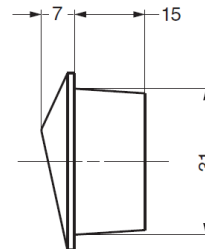

GSU-T Recessed Pull

Material

- Wood, plain finish

Cut Out Dimensions

Part No.	L ₁	L ₂	L ₃	A
GSU-T75	75	63	58	63.5
GSU-T95	95	83	77	83.5
GSU-T115	115	103	95	103.5