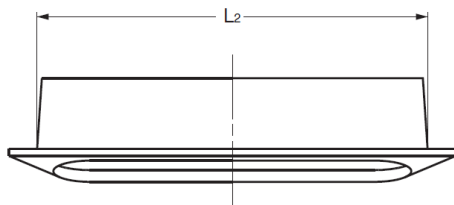

GSU-T Recessed Pull

Material

- Wood, plain finish

Cut Out Dimensions

Part No.	L ₁	L ₂	L ₃	A
GSU-T75	75	63	58	63.5
GSU-T95	95	83	77	83.5
GSU-T115	115	103	95	103.5