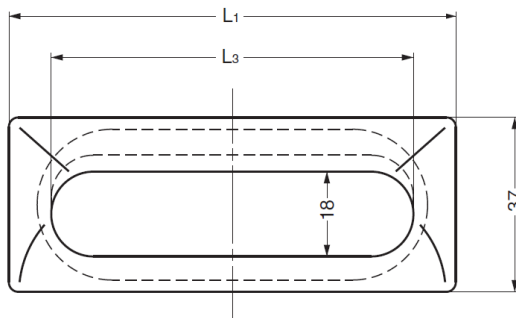

GSU-T Recessed Pull

Material

- Wood, plain finish

Cut Out Dimensions

Part No.	L ₁	L ₂	L ₃	A
GSU-T75	75	63	58	63.5
GSU-T95	95	83	77	83.5
GSU-T115	115	103	95	103.5