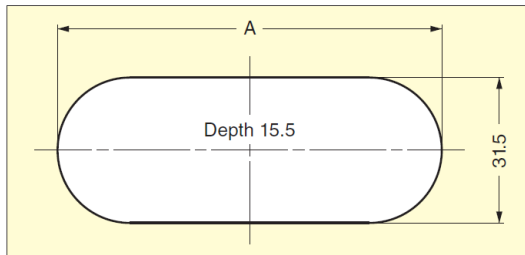

GSU-T Recessed Pull

Material

- Wood, plain finish

Cut Out Dimensions

Part No.	L ₁	L ₂	L ₃	A
GSU-T75	75	63	58	63.5
GSU-T95	95	83	77	83.5
GSU-T115	115	103	95	103.5